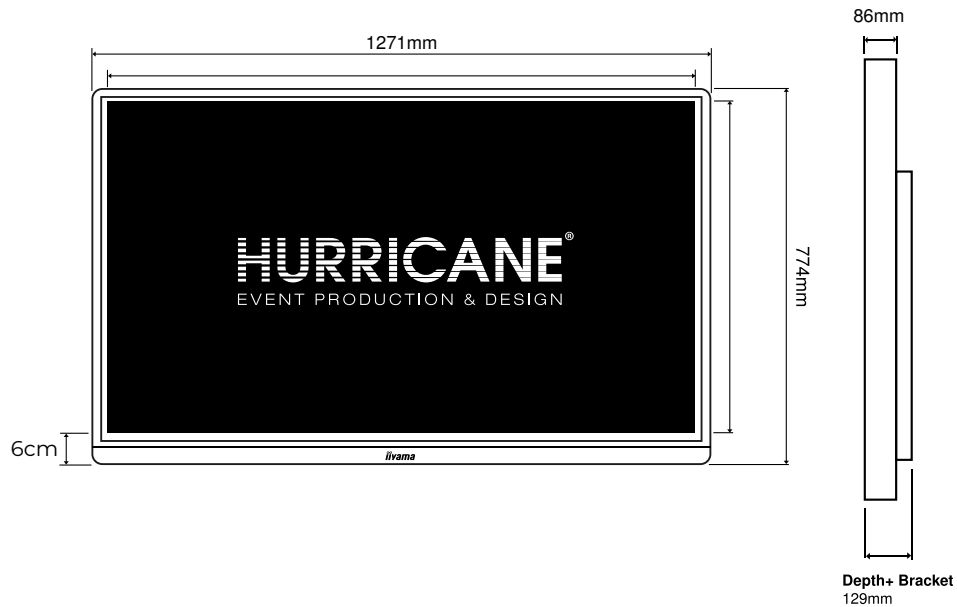

Weight: 25kg

PROLITE TF4339MSC-B1AG
43" FullHD/ 4K

TV measurements

Height: 577,5mm
Width: 985mm

Resolution:
1920x1080px (FullHD)
3840 x 2160px (4K)

Visible screen

Height: 530mm
Width: 941mm

Weight: 23kg

PROLITE TF4939UHSC-B1AG

49" 4K UHD

TV measurements

Height: 660,5mm
Width: 1130mm

Resolution:
3840x2160 (4K UHD)

Visible screen

Height: 606,5mm
Width: 1076mm

Weight: 31kg

PROLITE TE5512MIS-B1AG 55" 4K UHD

TV measurements

Height: 774mm
Width: 1271mm

Resolution:
3840x2160 (4K UHD)

Visible screen

Height: 680mm
Width: 1210mm

Weight: 27kg

Model: PROLITE TE6512MIS-B1AG
65" 4K UHD

TV measurements

Height: 896,5mm
Width: 1488,5mm

Resolution:
3840 x 2160 px (4K UHD)

Visible screen

Height: 804mm
Width: 1429mm

Weight: 38kg

Model: PROLITE TE7502MIS-B1AG
75" 4K UHD

TV measurements