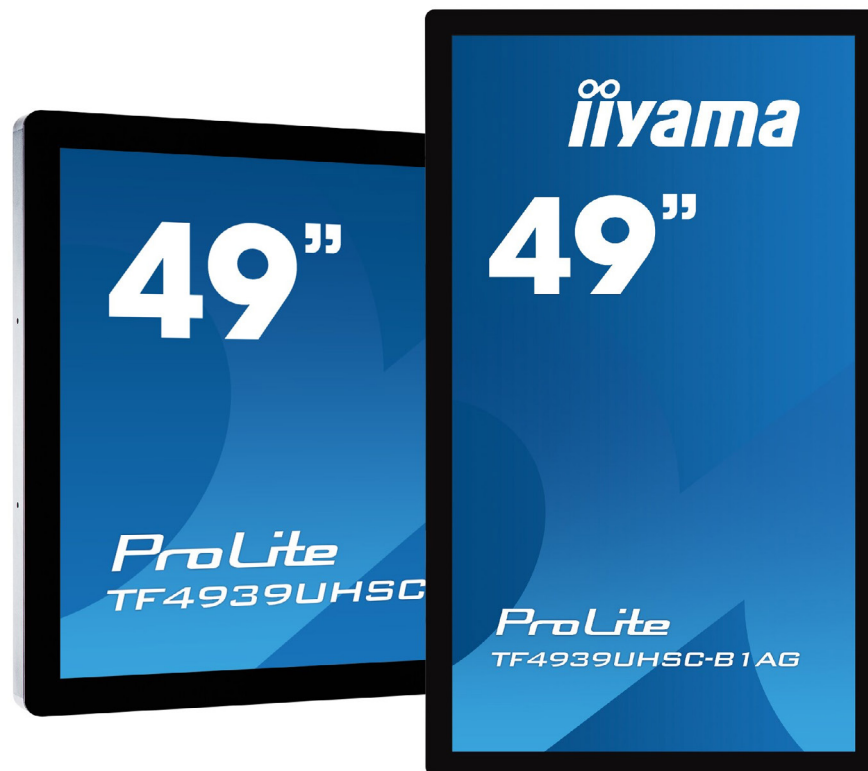

Height: 336,3mm
Width: 579,9mm

Weight: 9kg

PROLITE TH4265MIS 42" FullHD

TV measurements

Height: 580mm
Width: 987mm

Resolution:
1920x1080px (FullHD)

Visible screen

Height: 527,5mm
Width: 934mm

Weight: 25kg

PROLITE TF4339MSC-B1AG
43" FullHD/ 4K

TV measurements

Height: 577,5mm
Width: 985mm

Resolution:
1920x1080px (FullHD)
3840 x 2160px (4K)

Visible screen

Height: 530mm
Width: 941mm

Weight: 23kg

PROLITE TF4939UHSC-B1AG

49" 4K UHD

TV measurements

Height: 660,5mm
Width: 1130mm

Resolution:
3840x2160 (4K UHD)

Visible screen

Height: 606,5mm
Width: 1076mm

Weight: 31kg

TV measurements

Height: 896,5mm
Width: 1488,5mm

Resolution:
3840 x 2160 px (4K UHD)

Visible screen

Height: 804mm
Width: 1429mm

Weight: 38kg

Model: PROLITE TE7502MIS-B1AG
75" 4K UHD

TV measurements