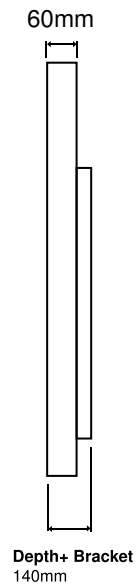

Resolution:
1920x1080px (FullHD)

Visible screen

Height: 268mm
Width: 477mm

Weight: 5kg

PROLITE T2453MTS-B1
24" FullHD

TV measurements

Height: 340,5mm
Width: 571mm

Resolution:
1920x1080px (FullHD)

TV measurements

Height: 896,5mm
Width: 1488,5mm

Resolution:
3840 x 2160 px (4K UHD)

Visible screen

Height: 804mm
Width: 1429mm

Weight: 38kg

Model: PROLITE TE7502MIS-B1AG
75" 4K UHD

TV measurements

Visible screen

Height: 802mm
Width: 1430mm

Weight: 21kg

SAMSUNG

HURRICANE[®]
EVENT PRODUCTION & DESIGN

Model: UE75TU7092U
75" 4K UHD

TV measurements

Height: 957,7mm
Width: 1672,2mm

Resolution:
3840x2160 (4K UHD)

Visible screen

Height: 930mm
Width: 1650mm

Weight: 37kg

Model: 70UP77003LB
70" 4K UHD

TV measurements

Height: 907mm
Width: 1562mm

Resolution:
3840x2160px (4K UHD)