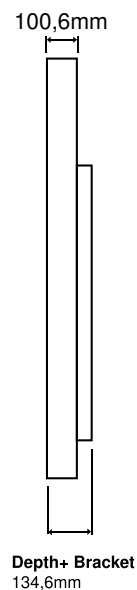

Resolution:
1920x1080px (FullHD)

Visible screen

Height: 268mm
Width: 477mm

Weight: 5kg

PROLITE T2453MTS-B1
24" FullHD

TV measurements

Height: 340,5mm
Width: 571mm

Resolution:
1920x1080px (FullHD)

Resolution:
3840x2160 (4K UHD)

Visible screen

Height: 930mm
Width: 1650mm

Weight: 37kg

Model: 70UP77003LB
70" 4K UHD

TV measurements

Height: 907mm
Width: 1562mm

Resolution:
3840x2160px (4K UHD)

Visible screen

Height: 876mm
Width: 1546mm

Weight: 30kg

Model: 86UR78003LB
86" 4K UHD

TV measurements

Height: 1104mm
Width: 1927mm

Resolution:
3840x2160 (4K UHD)

Visible screen

Height: 1066mm
Width: 1895mm

Weight: 50kg

Model: 98UH5F-H
98" 4K UHD

TV measurements

Height: 1259mm
Width: 2192mm

Resolution:
3840x2160 (4K UHD)

Visible screen

Height: 1215mm
Width: 2160mm