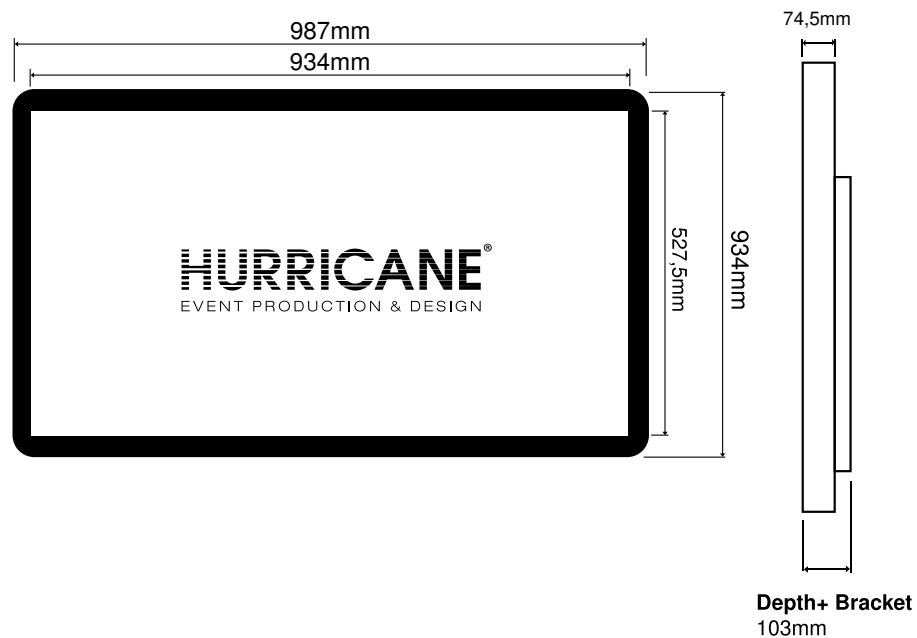

Resolution:
1920x1080px (FullHD)

Visible screen

Height: 268mm
Width: 477mm

Weight: 5kg

PROLITE T2453MTS-B1
24" FullHD

TV measurements

Height: 340,5mm
Width: 571mm

Resolution:
1920x1080px (FullHD)

Visible screen

Height: 296,5mm
Width: 529mm

Weight: 7kg

PROLITE T2735MSC-B3 27" FullHD

TV measurements

Height: 422,5mm
Width: 672,5mm

Resolution:
1920x1080px (FullHD)

Visible screen

Height: 336,3mm
Width: 579,9mm

Weight: 9kg

PROLITE TH4265MIS 42" FullHD

TV measurements

Height: 580mm
Width: 987mm

Resolution:
1920x1080px (FullHD)

Visible screen

Height: 527,5mm
Width: 934mm

Weight: 25kg

PROLITE TF4339MSC-B1AG
43" FullHD/ 4K

TV measurements

Height: 577,5mm
Width: 985mm

Resolution:
1920x1080px (FullHD)
3840 x 2160px (4K)

Visible screen

Height: 530mm
Width: 941mm

Weight: 23kg