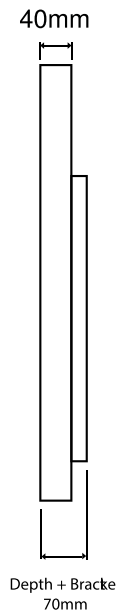

SAMSUNG

Model: LF27T350F 27"

TV measurements

Height: 363,6mm
Width: 612mm

Resolution:
1920 x 1080px

Visible screen

Height: 337mm
Width: 598mm

Weight: 3,2kg