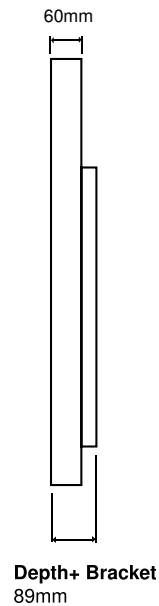

12,9"

9,7"

Equipment

Stands

HOLDERS

PROLITE B2283HS-B1 22" FullHD

TV measurements

Height: 315mm
Width: 505mm

Resolution:
1920x1080px (FullHD)

Visible screen

Height: 268mm
Width: 477mm

Weight: 5kg

PROLITE T2453MTS-B1
24" FullHD

TV measurements

Height: 340,5mm
Width: 571mm

Resolution:
1920x1080px (FullHD)

Visible screen

Height: 296,5mm
Width: 529mm

Weight: 7kg

PROLITE T2735MSC-B3 27" FullHD

TV measurements

Height: 422,5mm
Width: 672,5mm

Resolution:
1920x1080px (FullHD)

Visible screen

Height: 336,3mm
Width: 579,9mm

Weight: 9kg

PROLITE TH4265MIS 42" FullHD

TV measurements

Height: 580mm
Width: 987mm

Resolution:
1920x1080px (FullHD)

Visible screen

Height: 527,5mm
Width: 934mm