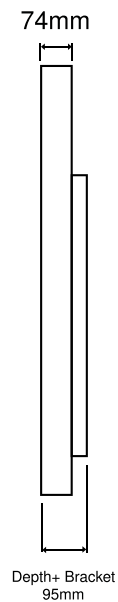

Resolution:
1920x1080px (FullHD)

Visible screen

Height: 268mm
Width: 477mm

Weight: 5kg

PROLITE T2453MTS-B1
24" FullHD

TV measurements

Height: 340,5mm
Width: 571mm

Resolution:
1920x1080px (FullHD)

TV measurements

Height: 896,5mm
Width: 1488,5mm

Resolution:
3840 x 2160 px (4K UHD)

Visible screen

Height: 804mm
Width: 1429mm

Weight: 38kg

Model: PROLITE TE7502MIS-B1AG
75" 4K UHD

TV measurements

Height: 1020mm
Width: 1710mm

Resolution:
3840 x 2160 px (4K UHD)

Visible screen

Height: 928mm
Width: 1650mm

Weight: 52kg

Model: ProLite TE8614MIS-B1AG
86" 4K UHD

TV measurements

Height: 1171mm
Width: 1957mm

TV measurements

Height: 438mm
Width: 737,4mm

Resolution:
1920 x 1080px

Visible screen

Height: 393mm
Width: 698mm

Weight: 4,1kg

SAMSUNG

HURRICANE[®]
EVENT PRODUCTION & DESIGN