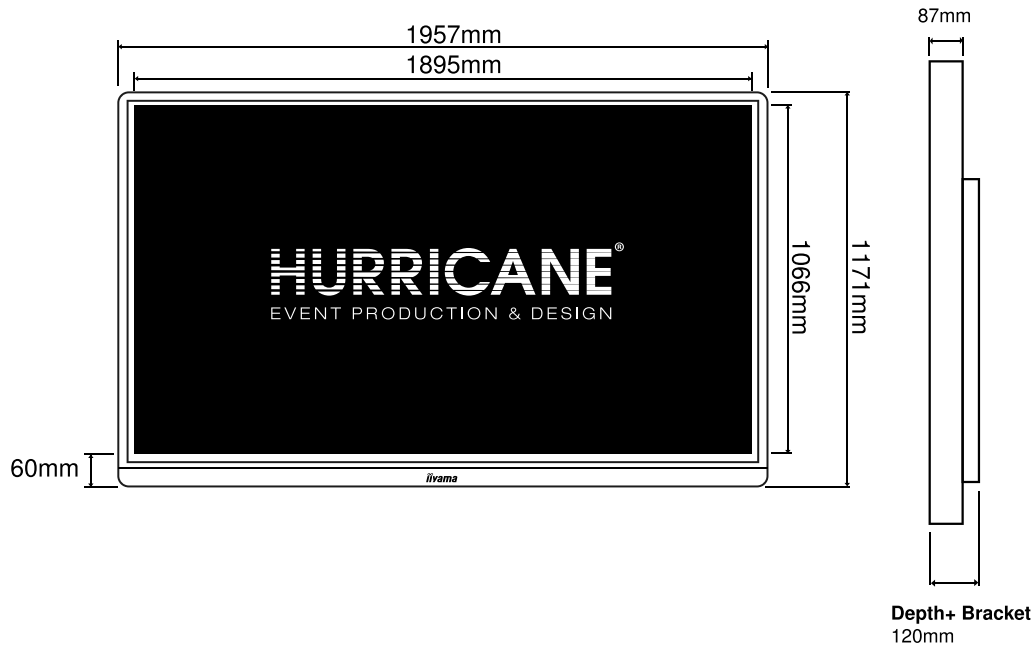

TV measurements

Height: 896,5mm
Width: 1488,5mm

Resolution:
3840 x 2160 px (4K UHD)

Visible screen

Height: 804mm
Width: 1429mm

Weight: 38kg

Model: PROLITE TE7502MIS-B1AG
75" 4K UHD

TV measurements

Height: 1020mm
Width: 1710mm

Resolution:
3840 x 2160 px (4K UHD)

Visible screen

Height: 928mm
Width: 1650mm

Weight: 52kg

Model: ProLite TE8614MIS-B1AG
86" 4K UHD

TV measurements

Height: 1171mm
Width: 1957mm

Resolution:
3840 x 2160 px (4K UHD)

Visible screen

Height: 1066mm
Width: 1895mm

Weight: 64kg

SAMSUNG

Model: LF27T350F 27"

TV measurements

Height: 363,6mm
Width: 612mm

TV measurements

Height: 438mm
Width: 737,4mm

Resolution:
1920 x 1080px

Visible screen

Height: 393mm
Width: 698mm

Weight: 4,1kg

SAMSUNG

HURRICANE[®]
EVENT PRODUCTION & DESIGN