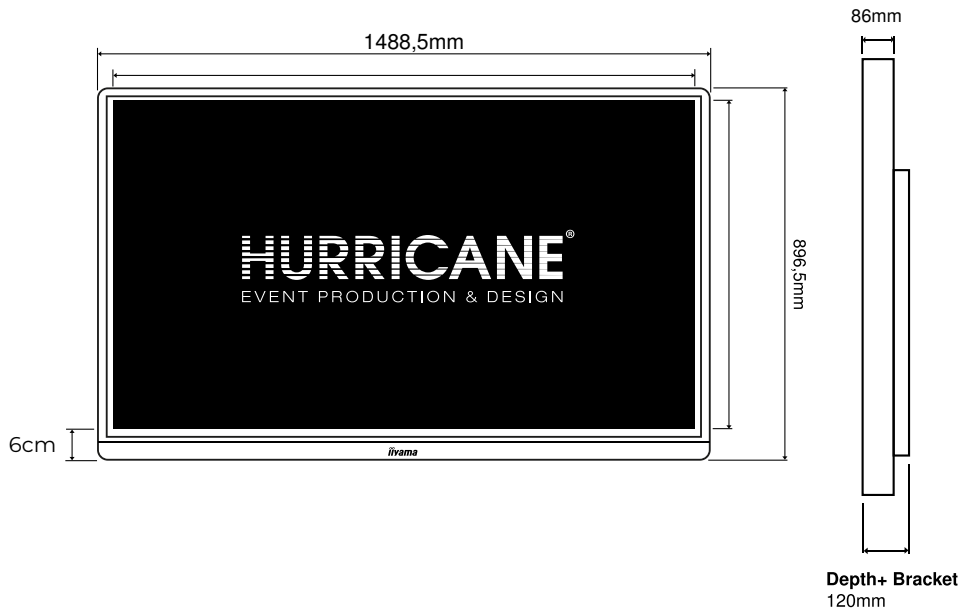

PROLITE TF4939UHSC-B1AG

49" 4K UHD

TV measurements

Height: 660,5mm
Width: 1130mm

Resolution:
3840x2160 (4K UHD)

Visible screen

Height: 606,5mm
Width: 1076mm

Weight: 31kg

PROLITE TE5512MIS-B1AG 55" 4K UHD

TV measurements

Height: 774mm
Width: 1271mm

Resolution:
3840x2160 (4K UHD)

Visible screen

Height: 680mm
Width: 1210mm

Weight: 27kg

Model: PROLITE TE6512MIS-B1AG
65" 4K UHD

TV measurements

Height: 896,5mm
Width: 1488,5mm

Resolution:
3840 x 2160 px (4K UHD)

Visible screen

Height: 804mm
Width: 1429mm

Weight: 38kg

Model: PROLITE TE7502MIS-B1AG
75" 4K UHD

TV measurements

Height: 1020mm
Width: 1710mm

Resolution:
3840 x 2160 px (4K UHD)

Visible screen

Height: 928mm
Width: 1650mm

Weight: 52kg

Model: ProLite TE8614MIS-B1AG
86" 4K UHD

TV measurements

Height: 1171mm
Width: 1957mm