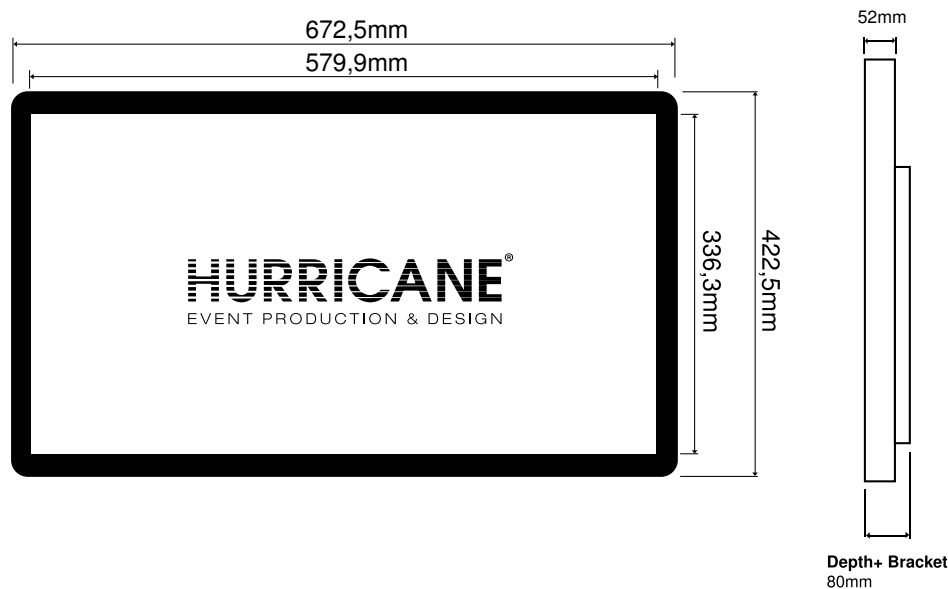

12,9"

9,7"

Equipment

Stands

HOLDERS

PROLITE B2283HS-B1 22" FullHD

TV measurements

Height: 315mm
Width: 505mm

Resolution:
1920x1080px (FullHD)

Visible screen

Height: 268mm
Width: 477mm

Weight: 5kg

PROLITE T2453MTS-B1
24" FullHD

TV measurements

Height: 340,5mm
Width: 571mm

Resolution:
1920x1080px (FullHD)

Visible screen

Height: 296,5mm
Width: 529mm

Weight: 7kg

PROLITE T2735MSC-B3 27" FullHD

TV measurements

Height: 422,5mm
Width: 672,5mm

Resolution:
1920x1080px (FullHD)

Visible screen

Height: 336,3mm
Width: 579,9mm

Weight: 9kg

PROLITE TH4265MIS 42" FullHD

TV measurements

Height: 580mm
Width: 987mm

Resolution:
1920x1080px (FullHD)

Visible screen

Height: 527,5mm
Width: 934mm