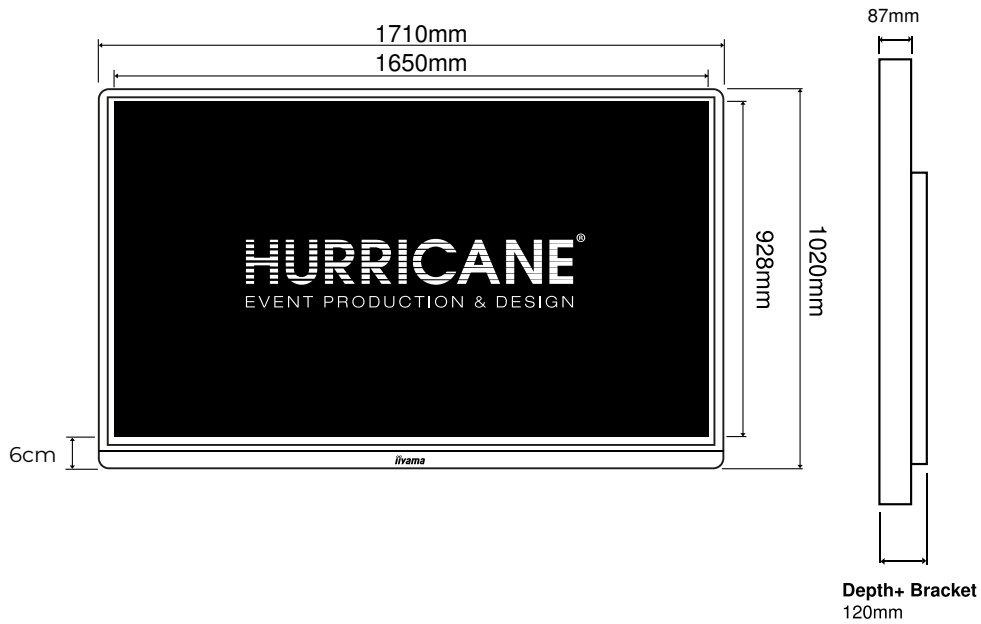

TV measurements

Height: 896,5mm
Width: 1488,5mm

Resolution:
3840 x 2160 px (4K UHD)

Visible screen

Height: 804mm
Width: 1429mm

Weight: 38kg

Model: PROLITE TE7502MIS-B1AG
75" 4K UHD

TV measurements

Height: 1020mm
Width: 1710mm

Resolution:
3840 x 2160 px (4K UHD)

Visible screen

Height: 928mm
Width: 1650mm

Weight: 52kg

Model: ProLite TE8614MIS-B1AG
86" 4K UHD

TV measurements

Height: 1171mm
Width: 1957mm

TV measurements

Height: 438mm
Width: 737,4mm

Resolution:
1920 x 1080px

Visible screen

Height: 393mm
Width: 698mm

Weight: 4,1kg

SAMSUNG

HURRICANE[®]
EVENT PRODUCTION & DESIGN

Resolution:
3840x2160 (4K UHD)

Visible screen

Height: 930mm
Width: 1650mm

Weight: 37kg

Model: 70UP77003LB
70" 4K UHD

TV measurements

Height: 907mm
Width: 1562mm

Resolution:
3840x2160px (4K UHD)