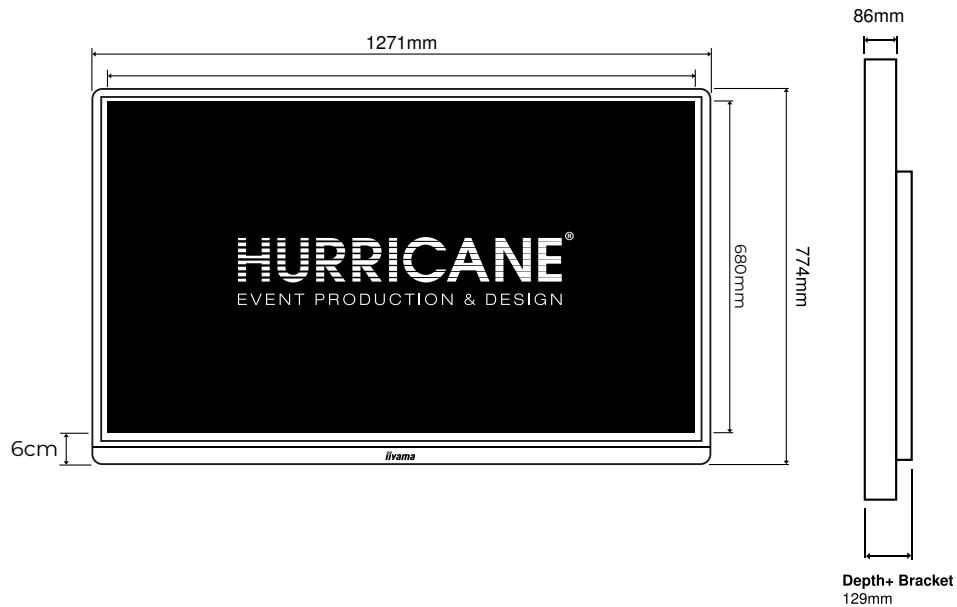

PROLITE TE5512MIS-B1AG 55" 4K UHD

TV measurements

Height: 774mm
Width: 1271mm

Resolution:
3840x2160 (4K UHD)

Visible screen

Height: 680mm
Width: 1210mm

Weight: 27kg