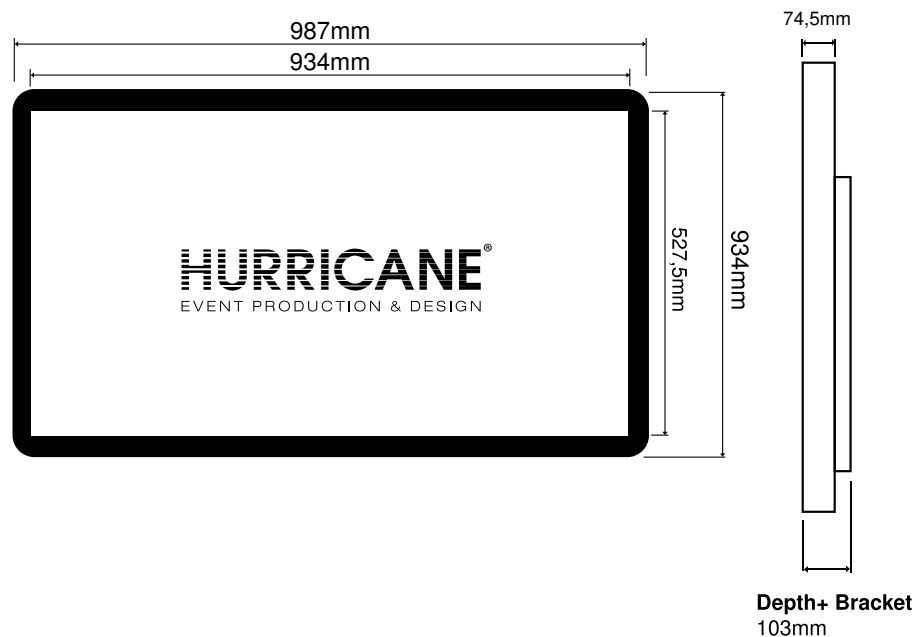

PROLITE TH4265MIS 42" FullHD

TV measurements

Height: 580mm
Width: 987mm

Resolution:
1920x1080px (FullHD)

Visible screen

Height: 527,5mm
Width: 934mm

Weight: 25kg