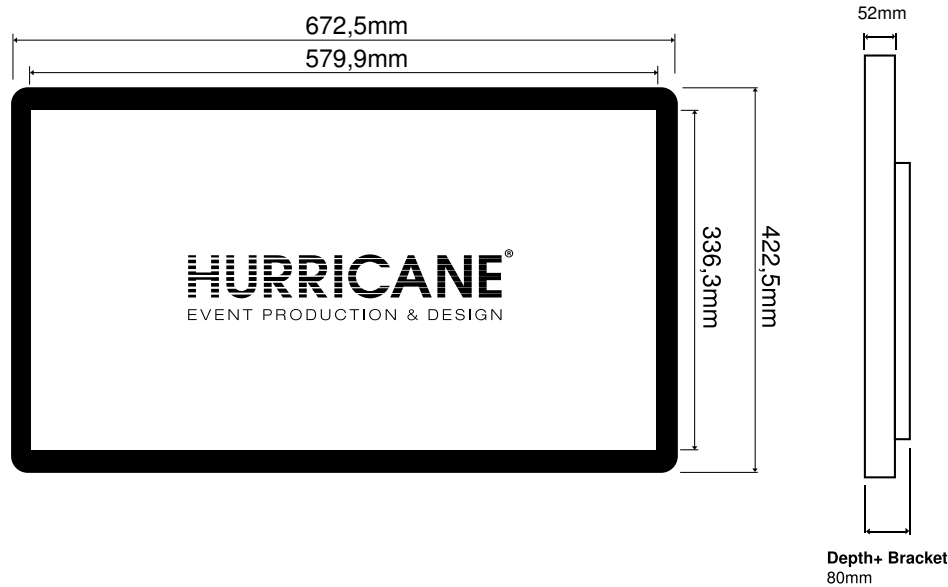

**Resolution:**  
1920x1080px (FullHD)

**Visible screen**

Height: 268mm  
Width: 477mm

**Weight:** 5kg

### TV measurements

Height: 340,5mm  
Width: 571mm

**Resolution:**  
1920x1080px (FullHD)

### Visible screen

Height: 296,5mm  
Width: 529mm

**Weight:** 7kg

### TV measurements

Height: 422,5mm  
Width: 672,5mm

**Resolution:**  
1920x1080px (FullHD)