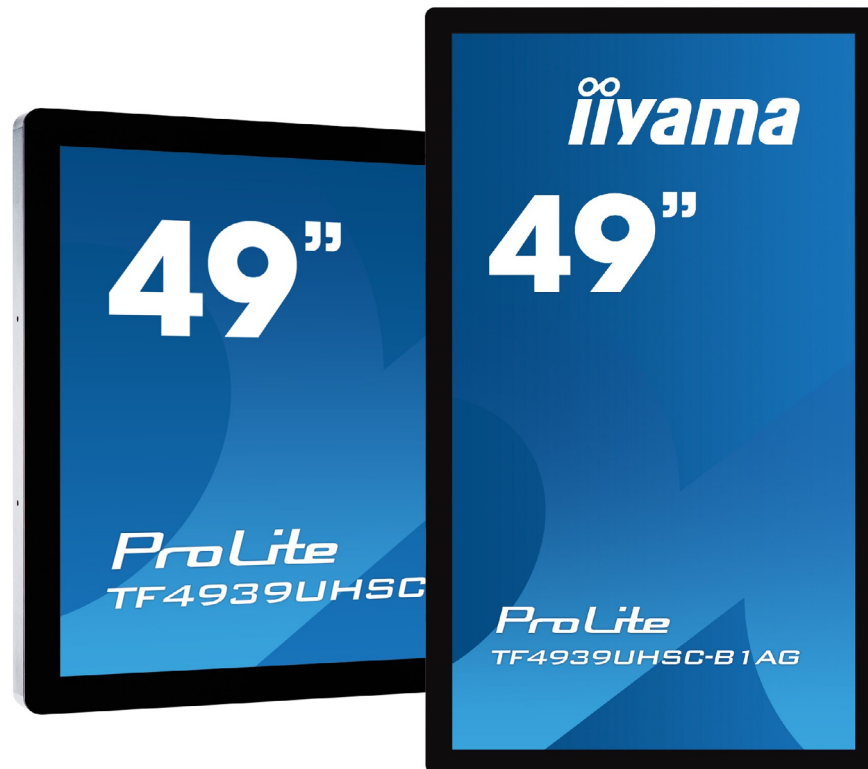

### Visible screen

Height: 527,5mm  
Width: 934mm

**Weight:** 25kg

### TV measurements

Height: 577,5mm  
Width: 985mm

**Resolution:**  
1920x1080px (FullHD)  
3840 × 2160px (4K)

### Visible screen

Height: 530mm  
Width: 941mm

**Weight:** 23kg

### TV measurements

Height: 660,5mm  
Width: 1130mm

**Resolution:**  
3840x2160 (4K UHD)