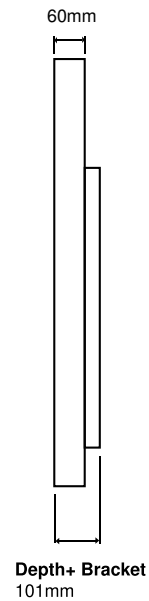

#### TV measurements

Height: 957,7mm  
Width: 1672,2mm

**Resolution:**  
3840x2160 (4K UHD)

**Weight:** 50kg

**Model: 98UH5F-H**  
**98" 4K UHD**

**TV measurements**

Height: 1259mm  
Width: 2192mm

**Resolution:**  
3840x2160 (4K UHD)

**Visible screen**

Height: 1215mm  
Width: 2160mm

**Weight:** 82kg

**Model: 55EW5F-A**  
**55" transparent**  
**FullHD**

**TV measurements**

Height: 817mm  
Width: 1228mm

**Resolution:**  
1920x1080px (FullHD)

**Weight:** 21kg

#### TV measurements

Height: 443mm  
Width: 736,4mm

**Resolution:**  
1920x1080px (FullHD)