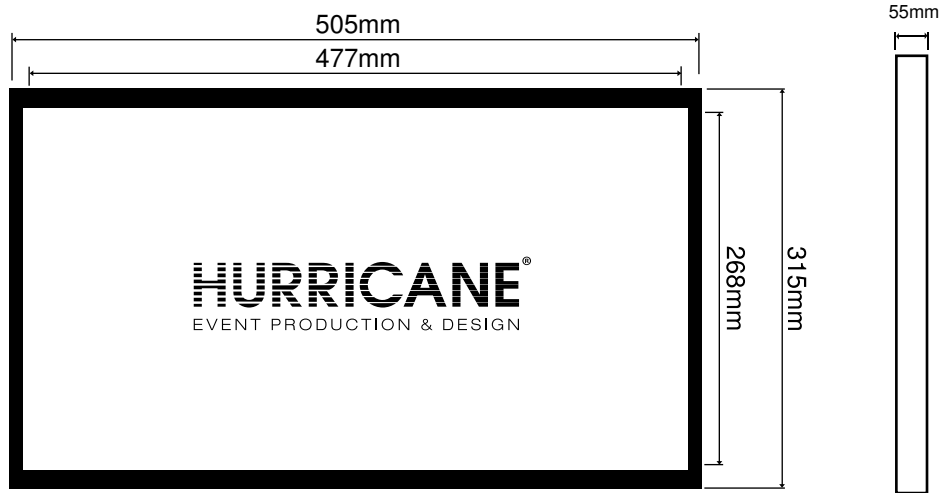

12,9"

9,7"

Equipment

Stands

HOLDERS

**PROLITE B2283HS-B1**  
**22" FullHD**

**TV measurements**

Height: 315mm  
Width: 505mm

**Resolution:**  
1920x1080px (FullHD)

**Visible screen**

Height: 268mm  
Width: 477mm

**Weight:** 5kg

### TV measurements

Height: 340,5mm  
Width: 571mm

**Resolution:**  
1920x1080px (FullHD)

### TV measurements

Height: 422,5mm  
Width: 672,5mm

**Resolution:**  
1920x1080px (FullHD)