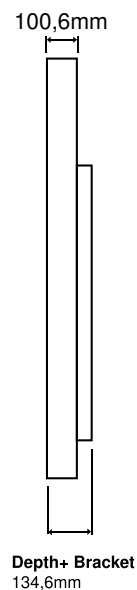

#### TV measurements

Height: 957,7mm  
Width: 1672,2mm

**Resolution:**  
3840x2160 (4K UHD)

#### Visible screen

Height: 930mm  
Width: 1650mm

**Weight:** 37kg

**Model: 70UP77003LB**  
**70" 4K UHD**

**TV measurements**

Height: 907mm  
Width: 1562mm

**Resolution:**  
3840x2160px (4K UHD)

**Visible screen**

Height: 876mm  
Width: 1546mm

**Weight:** 30kg

**Model: 86UR78003LB**  
**86" 4K UHD**

**TV measurements**

Height: 1104mm  
Width: 1927mm

**Resolution:**  
3840x2160 (4K UHD)

**Visible screen**

Height: 1066mm  
Width: 1895mm

**Weight:** 50kg

**Model: 98UH5F-H**  
**98" 4K UHD**

**TV measurements**

Height: 1259mm  
Width: 2192mm

**Resolution:**  
3840x2160 (4K UHD)

**Visible screen**

Height: 1215mm  
Width: 2160mm

**Weight:** 82kg