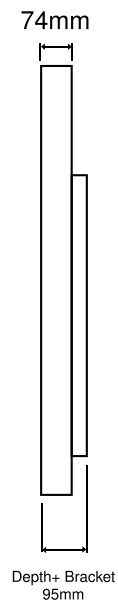

### TV measurements

Height: 1171mm  
Width: 1957mm

**Resolution:**  
3840 x 2160 px (4K UHD)

## TV measurements

Height: 363,6mm  
Width: 612mm

**Resolution:**  
1920 x 1080px

## Visible screen

Height: 337mm  
Width: 598mm

**Weight:** 3,2kg

### TV measurements

Height: 438mm  
Width: 737,4mm

**Resolution:**  
1920 x 1080px