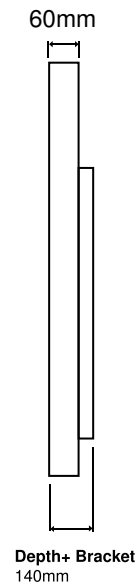

#### Visible screen

Height: 682mm  
Width: 1213mm

**Weight:** 17,5kg

## TV measurements

Height: 831mm  
Width: 1450mm

**Resolution:**  
3840x2160 (4K UHD)

## Visible screen

Height: 802mm  
Width: 1430mm

**Weight:** 21kg

#### TV measurements

Height: 957,7mm  
Width: 1672,2mm

**Resolution:**  
3840x2160 (4K UHD)