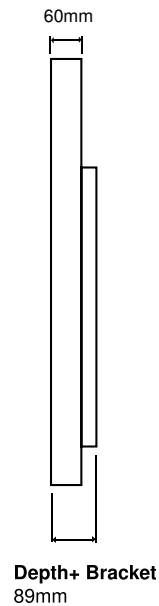

12,9"

9,7"

Equipment

Stands

HOLDERS

**PROLITE B2283HS-B1**  
**22" FullHD**

**TV measurements**

Height: 315mm  
Width: 505mm

**Resolution:**  
1920x1080px (FullHD)

**Visible screen**

Height: 268mm  
Width: 477mm

**Weight:** 5kg

### TV measurements

Height: 340,5mm  
Width: 571mm

**Resolution:**  
1920x1080px (FullHD)

### TV measurements

Height: 422,5mm  
Width: 672,5mm

**Resolution:**  
1920x1080px (FullHD)