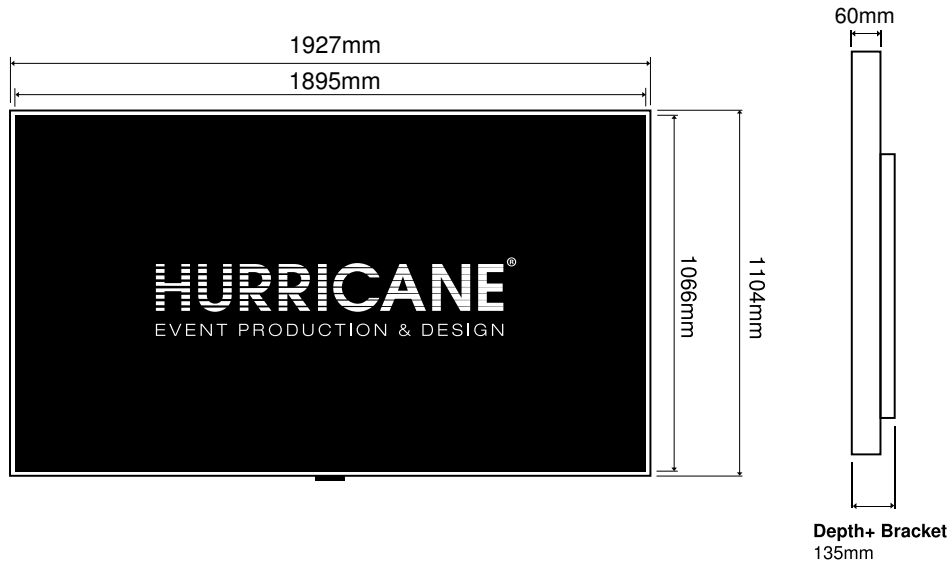

#### TV measurements

Height: 957,7mm  
Width: 1672,2mm

**Resolution:**  
3840x2160 (4K UHD)

#### Visible screen

Height: 930mm  
Width: 1650mm

**Weight:** 37kg

**Model: 70UP77003LB**  
**70" 4K UHD**

**TV measurements**

Height: 907mm  
Width: 1562mm

**Resolution:**  
3840x2160px (4K UHD)

**Visible screen**

Height: 876mm  
Width: 1546mm

**Weight:** 30kg

**Model: 86UR78003LB**  
**86" 4K UHD**

**TV measurements**

Height: 1104mm  
Width: 1927mm

**Resolution:**  
3840x2160 (4K UHD)

**Visible screen**

Height: 1066mm  
Width: 1895mm

**Weight:** 50kg

**Model: 98UH5F-H**  
**98" 4K UHD**

**TV measurements**

Height: 1259mm  
Width: 2192mm

**Resolution:**  
3840x2160 (4K UHD)

**Visible screen**

Height: 1215mm  
Width: 2160mm

**Weight:** 82kg